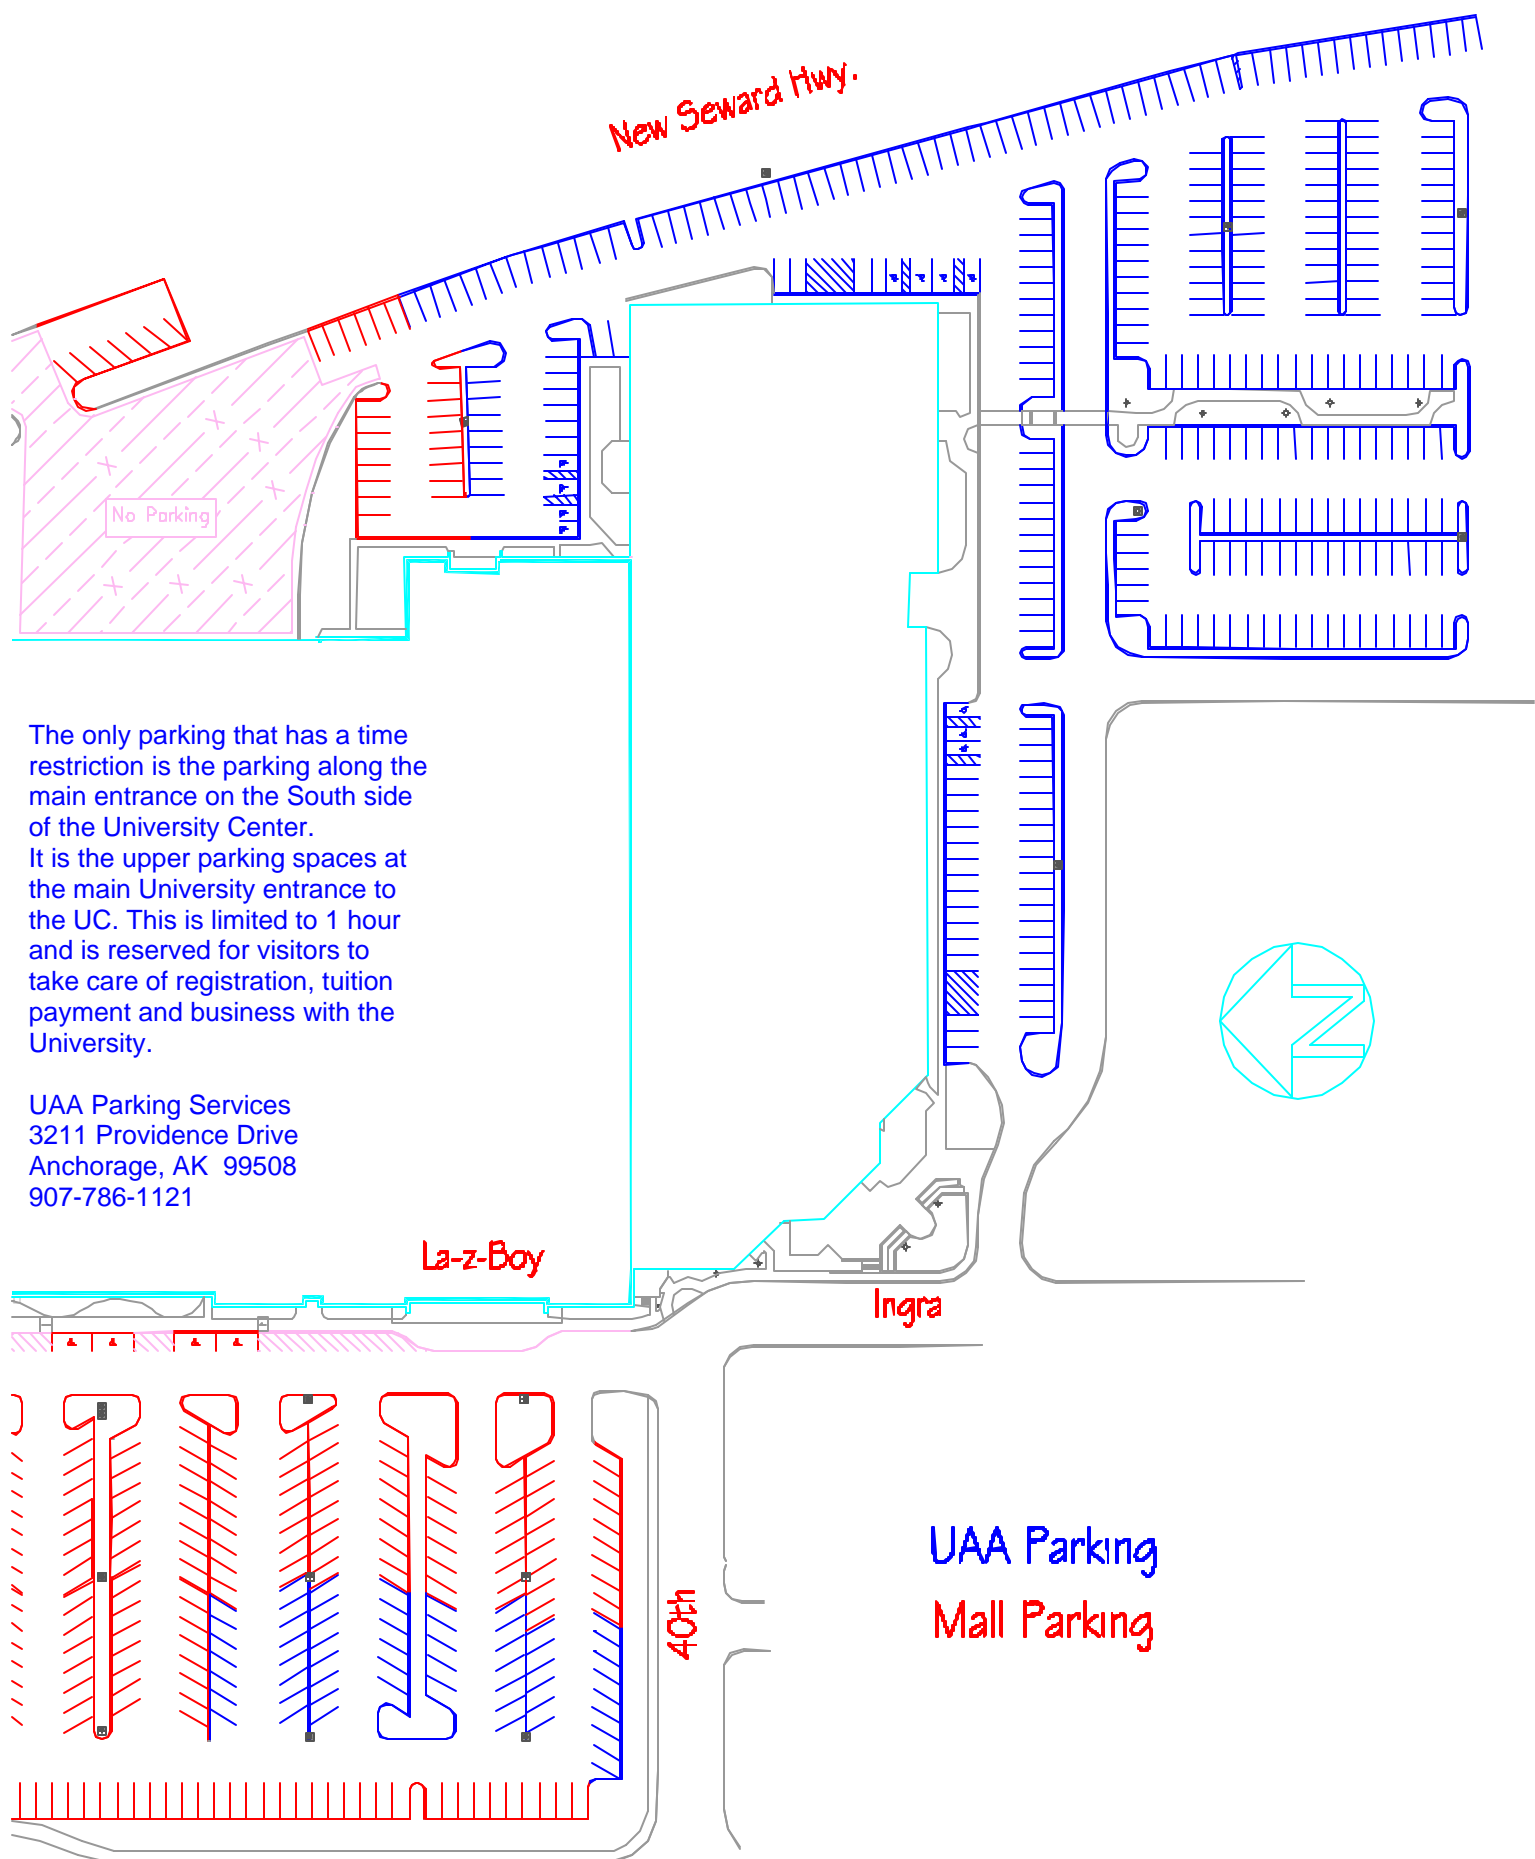

New Seward Hwy.

The only parking that has a time restriction is the parking along the main entrance on the South side of the University Center. It is the upper parking spaces at the main University entrance to the UC. This is limited to 1 hour and is reserved for visitors to take care of registration, tuition payment and business with the University.

UAA Parking Services
 3211 Providence Drive
 Anchorage, AK 99508
 907-786-1121

Old Seward Hwy.

UAA Parking
Mall Parking