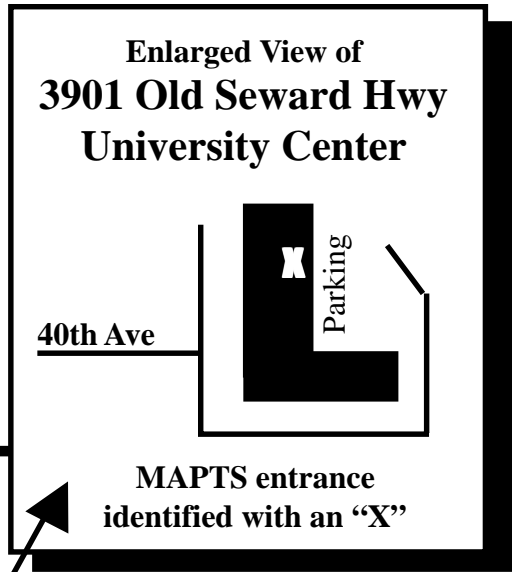

Mining and Petroleum Training Service

Physical Address:

Rm 116 & Office #131F

3901 Old Seward Hwy

Anchorage, Alaska

(907) 786-6413

ANCHORAGE